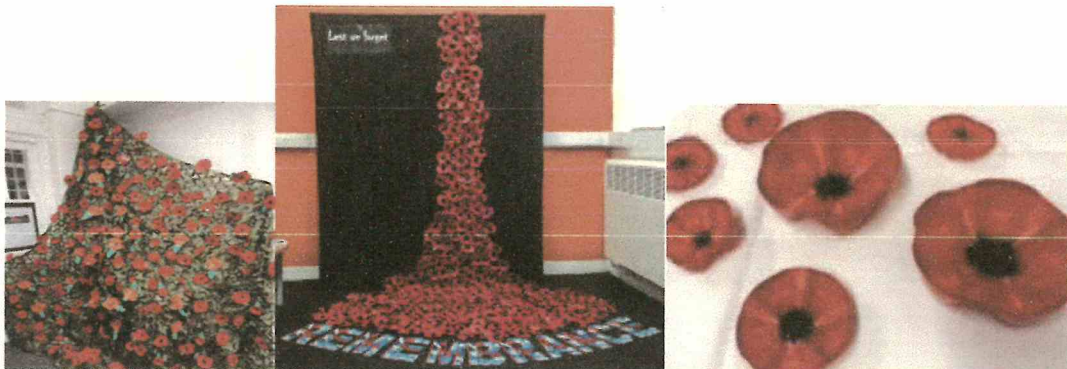

Hi Everyone,

As you know Poppy Day is coming up and we would like to create a piece of art work outside the main entrance to our school to remember and commemorate all those who died in the world wars. To do this we would like every pupil at Rise Park to make a poppy from the bottom of a plastic bottle. We are looking at creating something similar to the photos shown below: